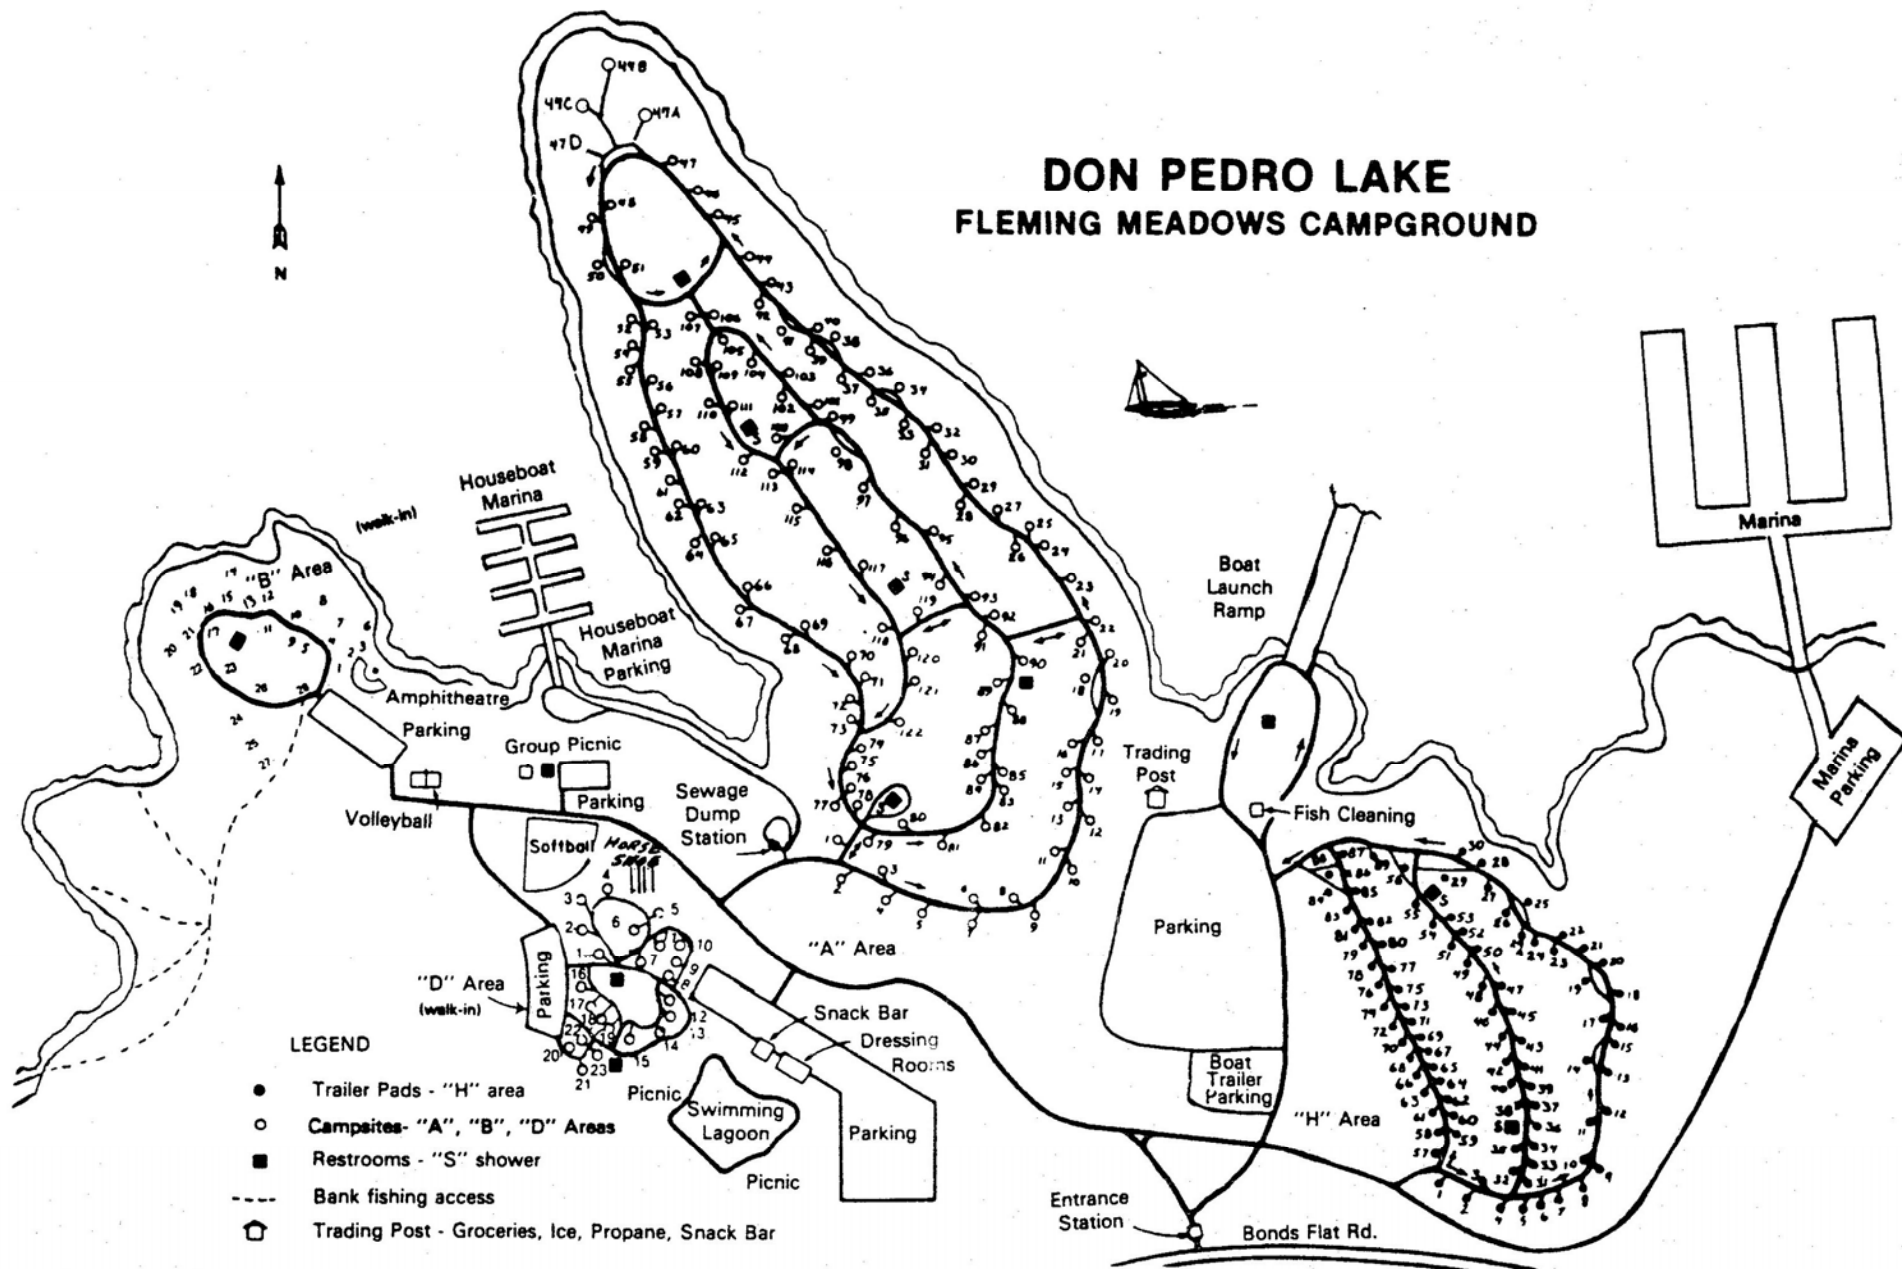

DON PEDRO LAKE FLEMING MEADOWS CAMPGROUND

LEGEND

- Trailer Pads - "H" area
- Campsites - "A", "B", "D" Areas
- Restrooms - "S" shower
- - - Bank fishing access
- 🏠 Trading Post - Groceries, Ice, Propane, Snack Bar