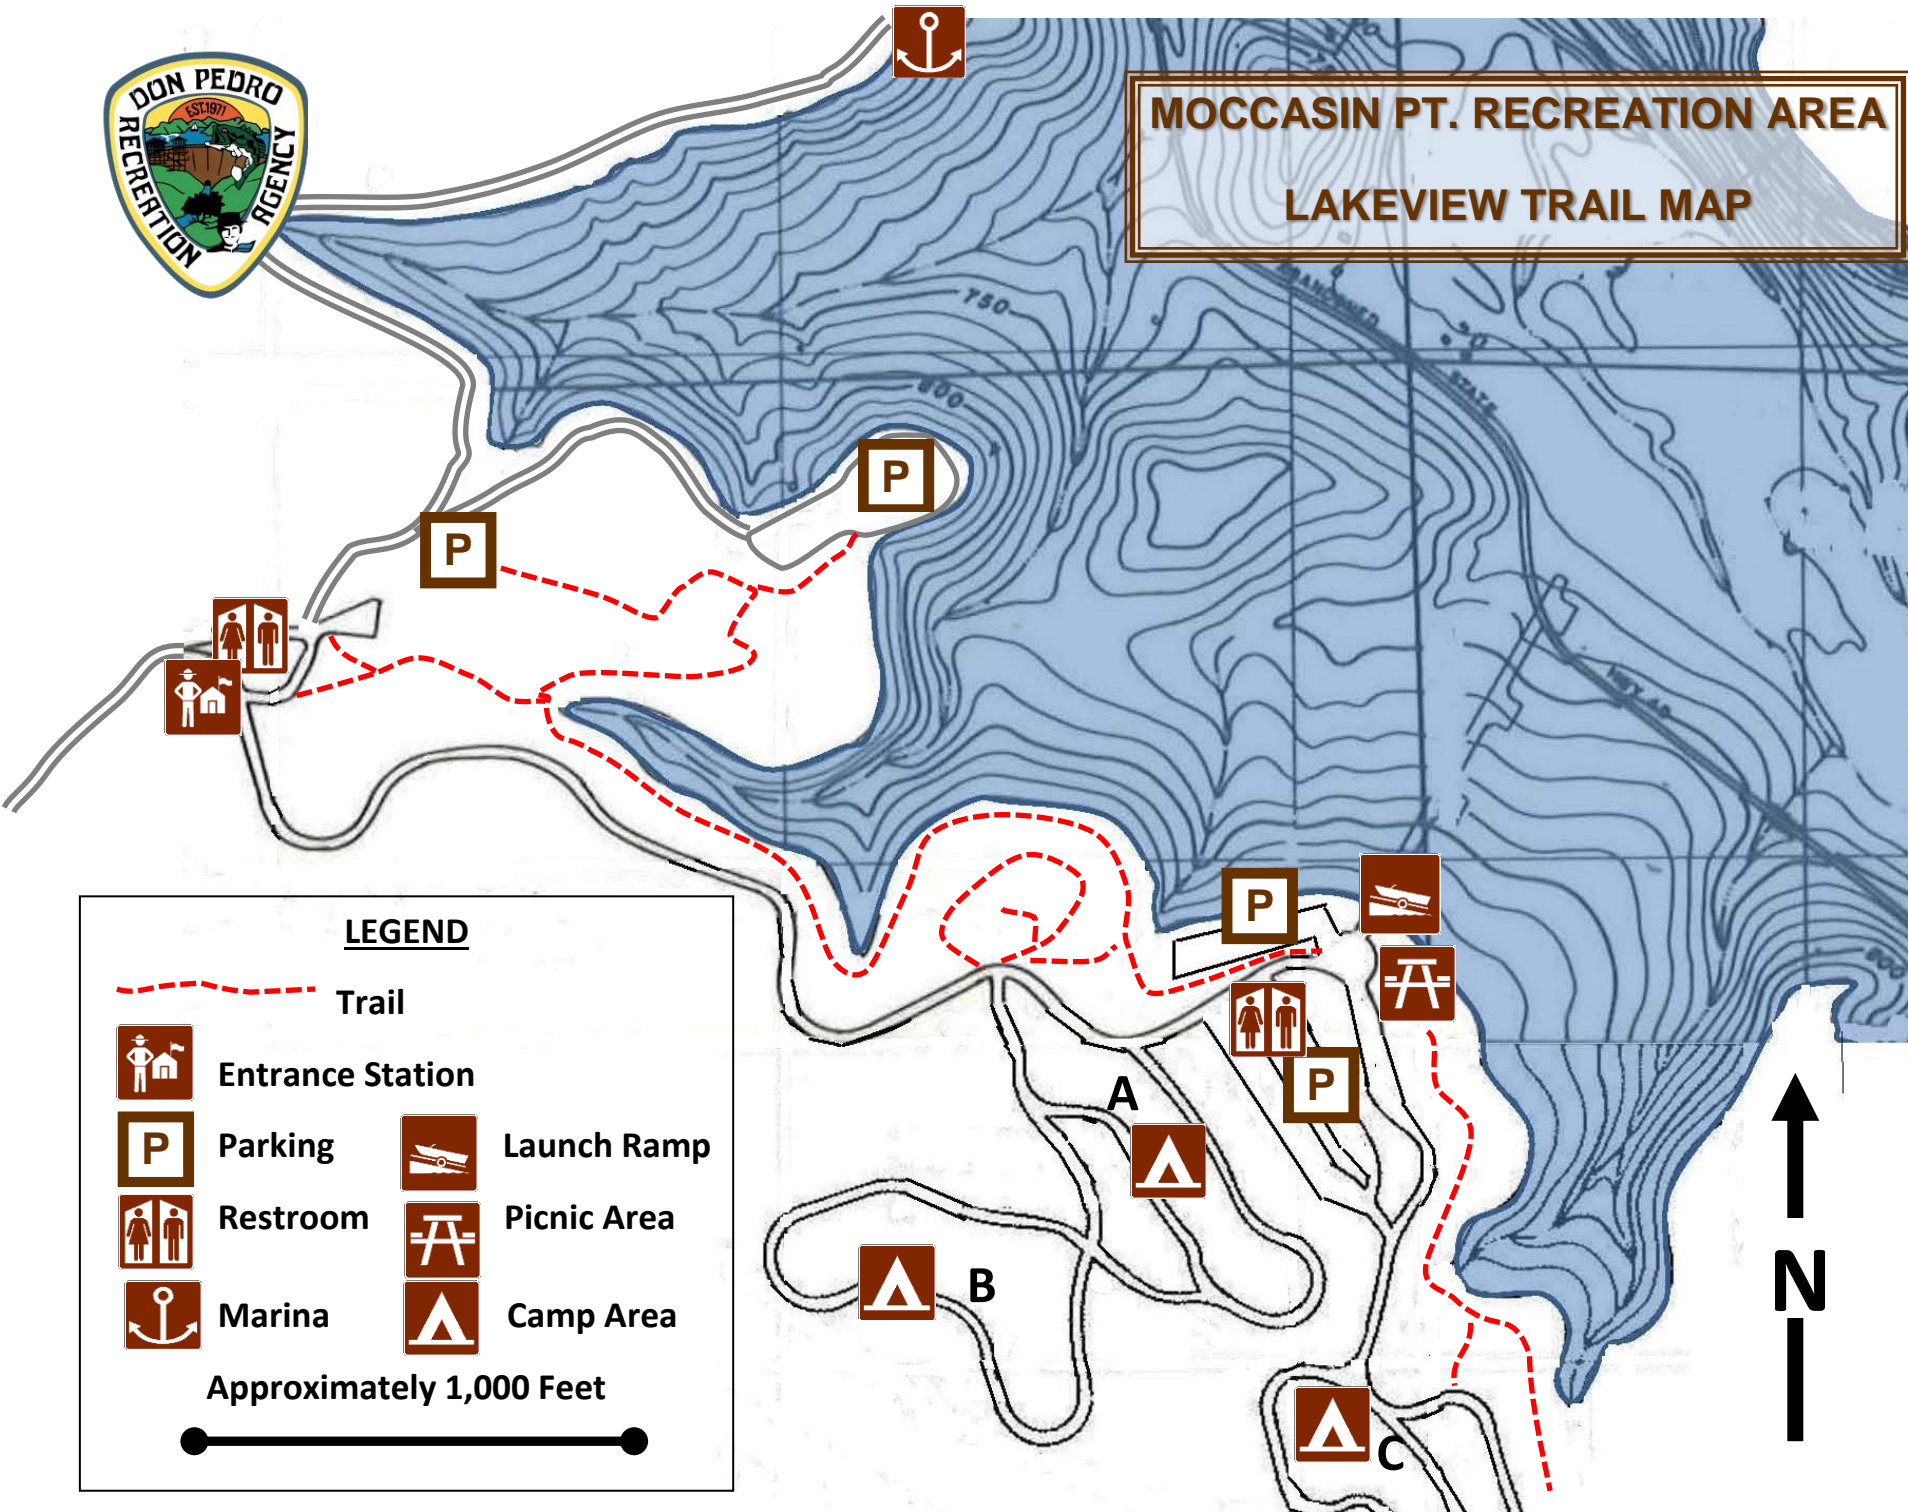

# MOCCASIN PT. RECREATION AREA LAKEVIEW TRAIL MAP

**LEGEND**

- Trail
- Entrance Station
- Parking
- Restroom
- Marina
- Launch Ramp
- Picnic Area
- Camp Area

Approximately 1,000 Feet