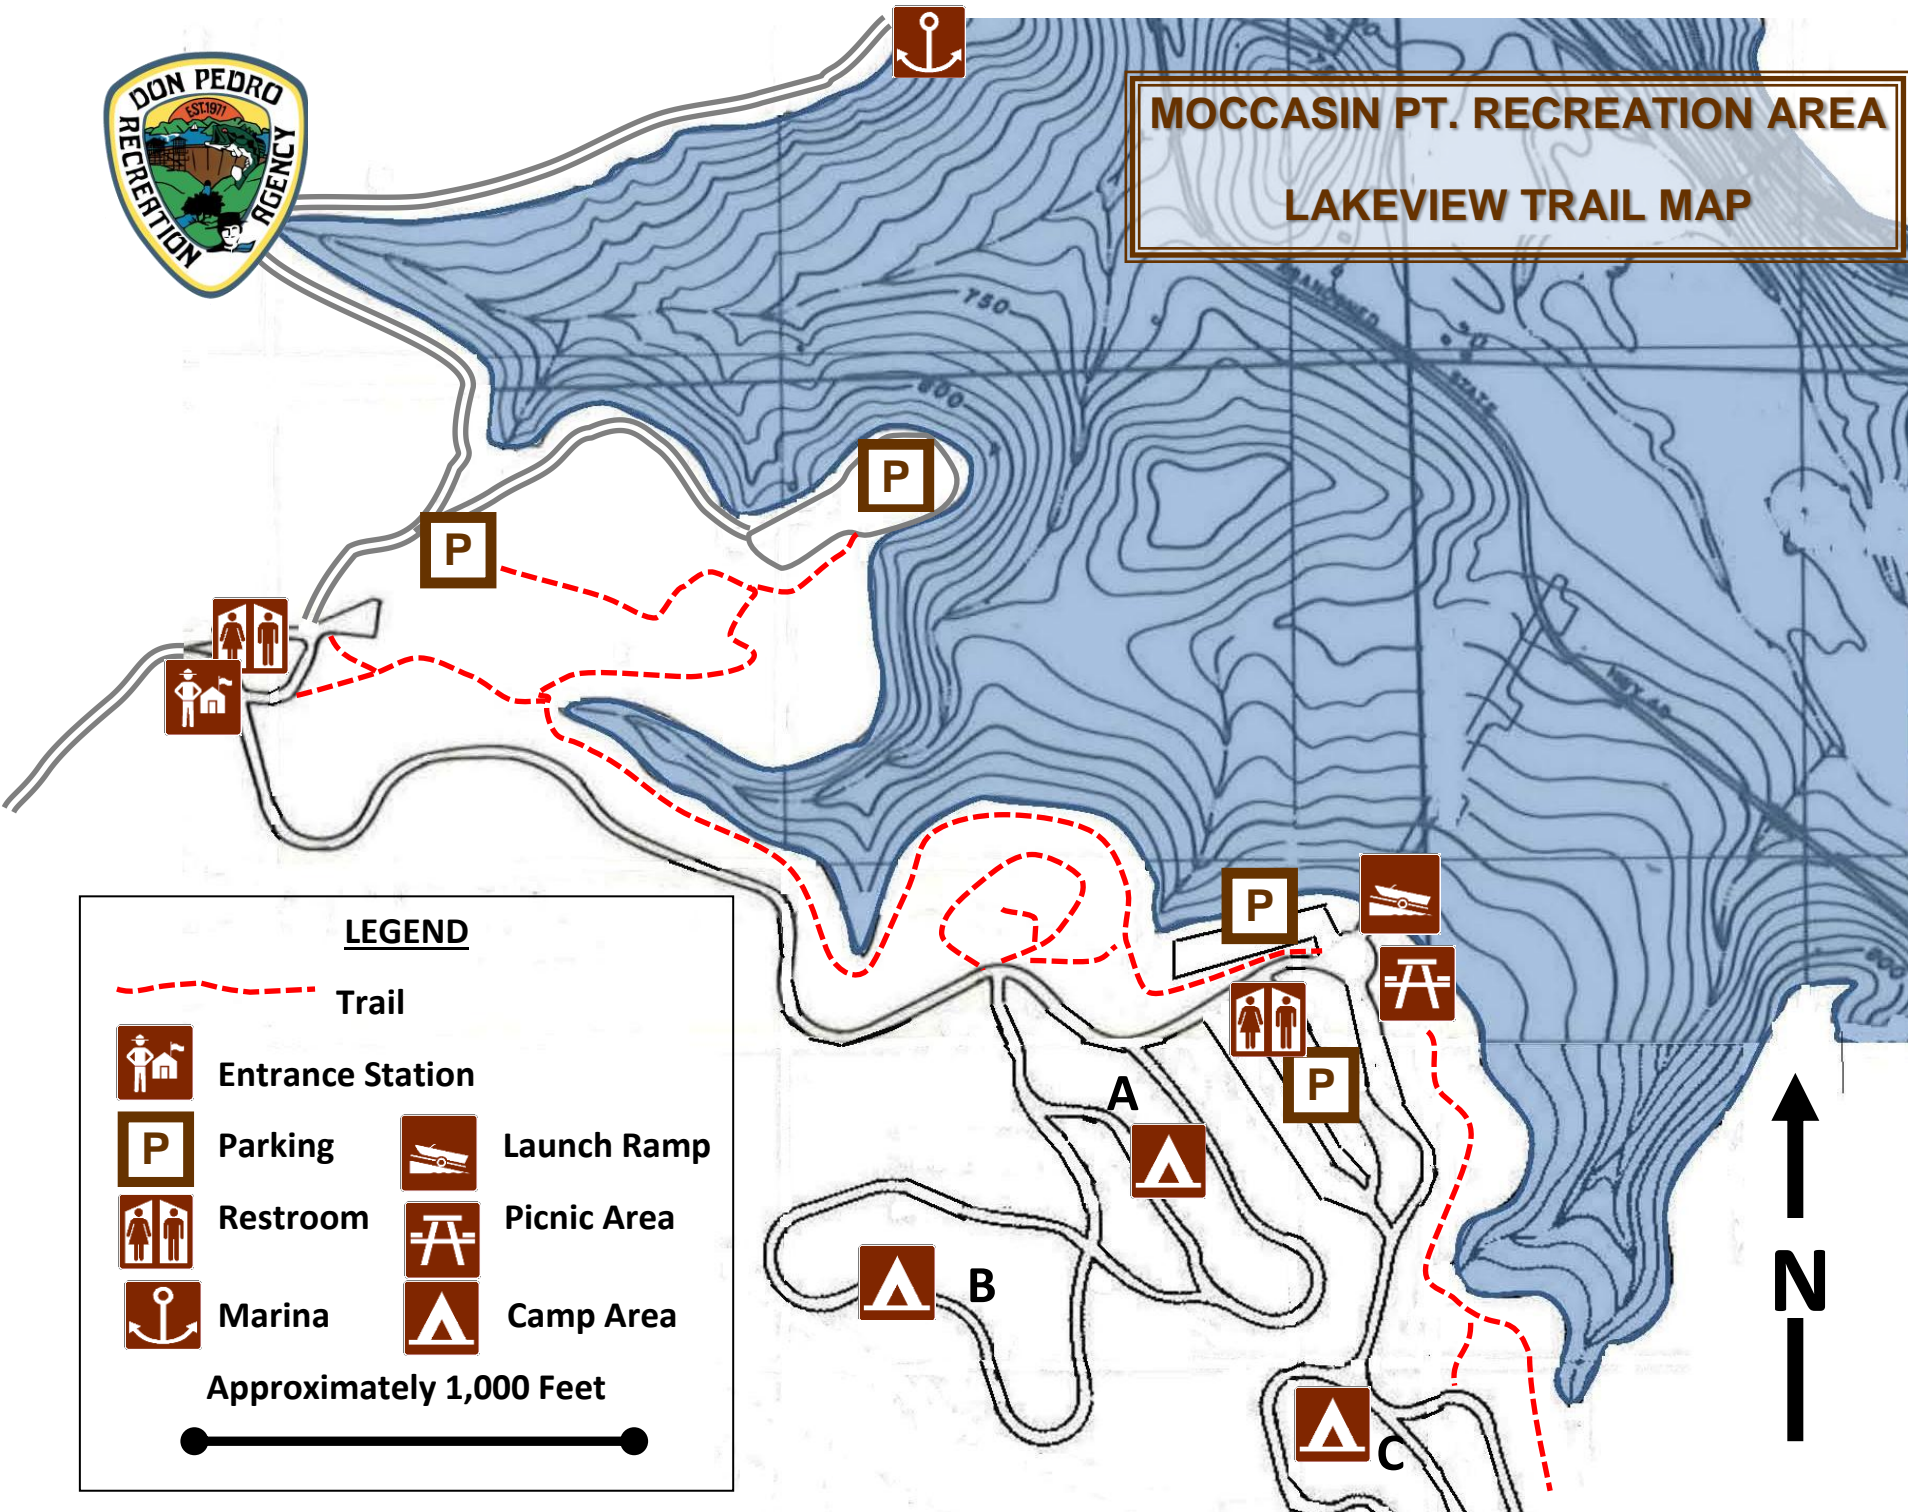

MOCCASIN PT. RECREATION AREA LAKEVIEW TRAIL MAP

LEGEND

- Trail
- Entrance Station
- Parking
- Restroom
- Marina
- Launch Ramp
- Picnic Area
- Camp Area

Approximately 1,000 Feet