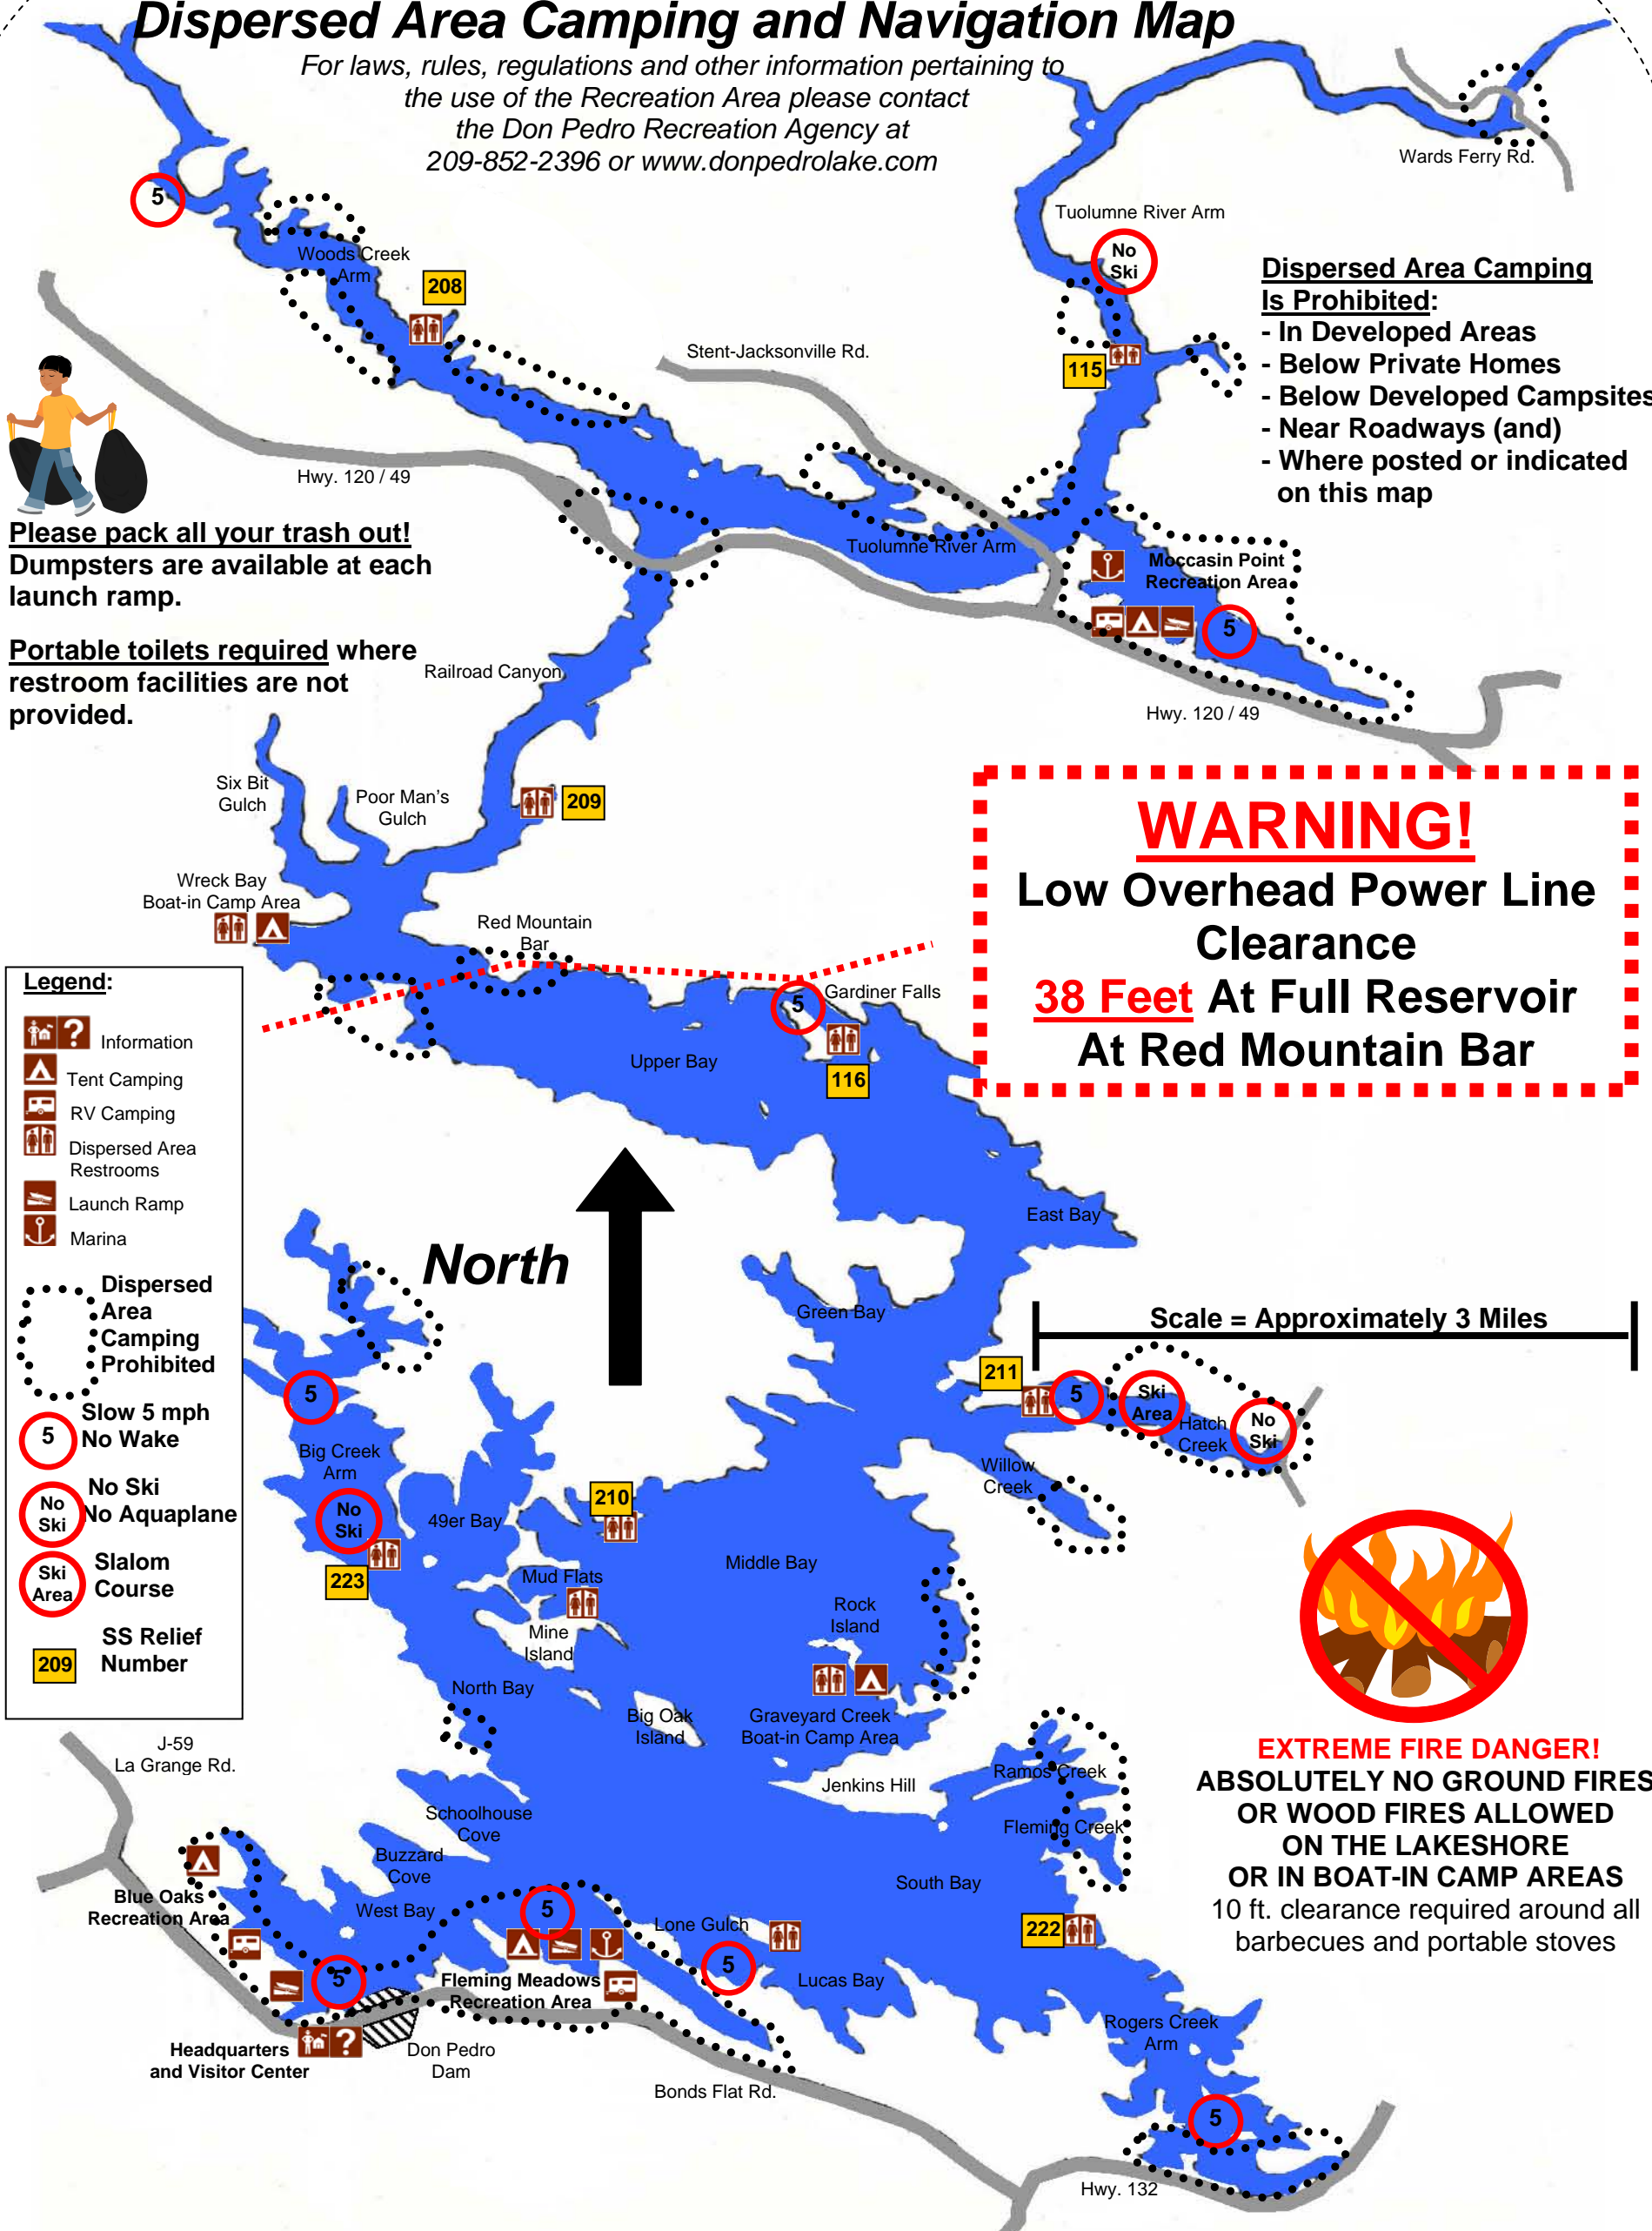

Please pack all your trash out!
Dumpsters are available at each launch ramp.

Portable toilets required where restroom facilities are not provided.

Dispersed Area Camping Is Prohibited:

- In Developed Areas
- Below Private Homes
- Below Developed Campsites
- Near Roadways (and)
- Where posted or indicated on this map

Legend:

- Information
- Tent Camping
- RV Camping
- Dispersed Area Restrooms
- Launch Ramp
- Marina
- Dispersed Area Camping Prohibited
- Slow 5 mph No Wake
- No Ski
- No Aquaplane
- Slalom Course
- SS Relief Number

WARNING!
Low Overhead Power Line Clearance
38 Feet At Full Reservoir
At Red Mountain Bar

EXTREME FIRE DANGER!
ABSOLUTELY NO GROUND FIRES OR WOOD FIRES ALLOWED ON THE LAKESHORE OR IN BOAT-IN CAMP AREAS
10 ft. clearance required around all barbecues and portable stoves

CAUTION! – Fluctuating Water Levels
Watch For: Submerged Objects, Rocks, Islands and Floating Debris

Many Hazards Are Not Marked!

Use of the Entire Don Pedro Recreation Area and All Facilities is at Your Own Risk!